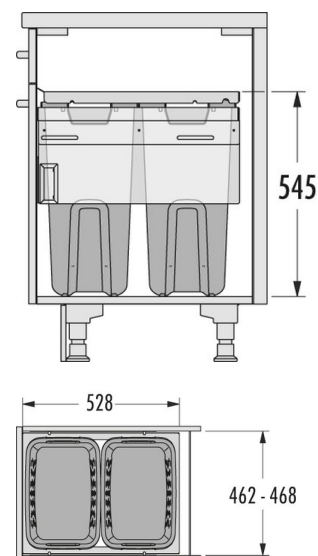

HAILO Laundry Carrier 500

3270551

GTIN: 400712630517 6

For 50 cm wide base-cabinets

SLIDE

2 BUCKET

66 L

TOTAL

Suitable for cabinet width (cm)

50

Specifications

Type of installation	Slide	✓
Cabinet-width min. (cm)		50
Cabinet-width max. (cm)		50
Suitable for cabinet width (cm)		50
Sidewall mounted		✓
Slides	covered, dampened slides with self-closing device with fully synchronized over-travel	
Side-wall thickness (mm)	16 - 19 mm (self-adjusting)	
Product dimensions (WxDxH) (mm)	462-468 x 528 x 545	
Packing dimensions (WxDxH) (mm)	490 x 320 x 620	
System-depth (mm)	528	
Number of bins	2	
Capacity (l)	2 x 33	
Total volume (l)	66	
Color metal parts	white	
Color plastic parts	white/blue	

Weight incl. packing (kg)

13,3
